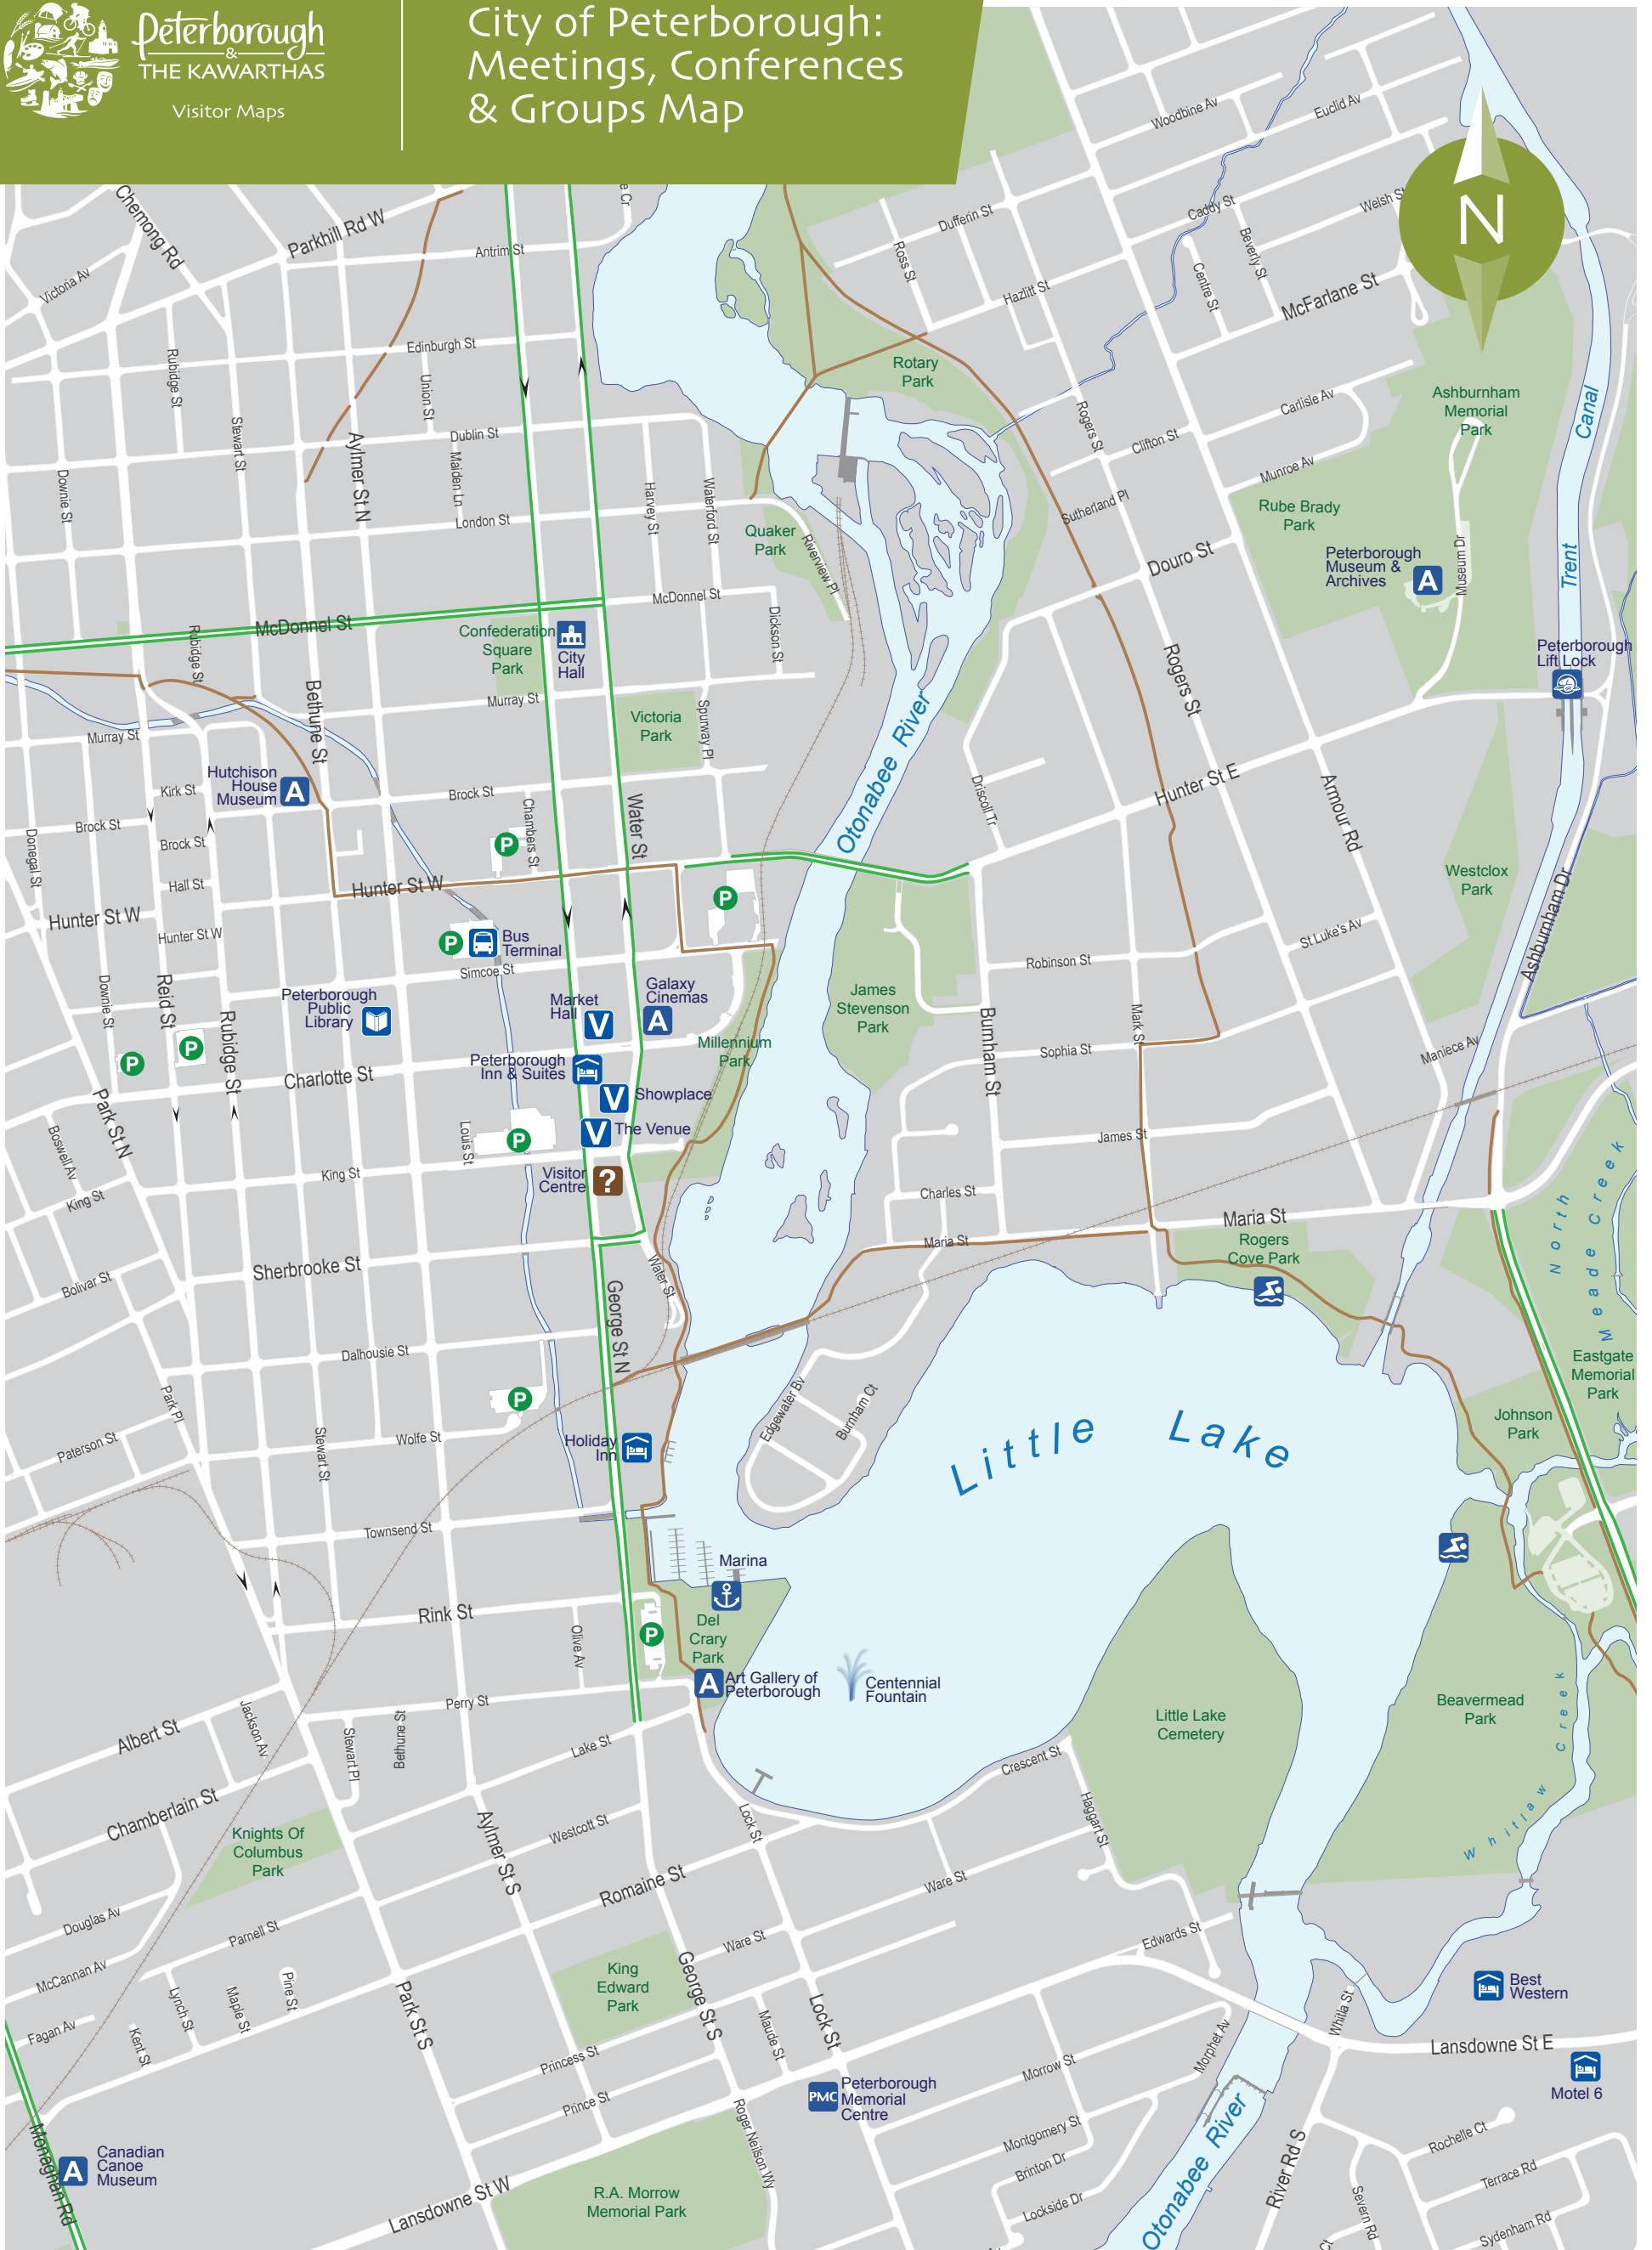

Peterborough
 &
 THE KAWARTHAS

Visitor Maps

City of Peterborough: Meetings, Conferences & Groups Map

peterborough

- | | |
|------------------------------|--------------------------------------|
| Visitor Centre | Education Institution |
| Attraction | Peterborough Airport |
| Venue | Peterborough Sport & Wellness Centre |
| Hotel | Hospital |
| Peterborough Lift Lock | Parking |
| Marina | One Way Street |
| Peterborough Memorial Centre | Railway |
| Arena | Greenspace |

DISCLAIMER and LIMITATIONS OF LIABILITIES
 The "City of Peterborough" its employees, or agents, do not undertake to guarantee the validity of the contents of this hardcopy mapfile, and will not be liable for any claims for damages or loss arising from their application or interpretation, by any party. It is not intended to replace a survey or to be used for legal description.

Please note that not all venues and related businesses are included on this map. For more information on venues and services please visit thekawarthas.ca/meetings

- | | | | |
|----------------|------------------------------|------------------------|------------|
| Visitor Centre | Library | Peterborough Lift Lock | Railway |
| Attraction | Marina | One Way Street | Greenspace |
| Venue | Bus Terminal | Parking | |
| Hotel | Peterborough Memorial Centre | Bike Lane | |
| Beach | City Hall | Major Trail | |