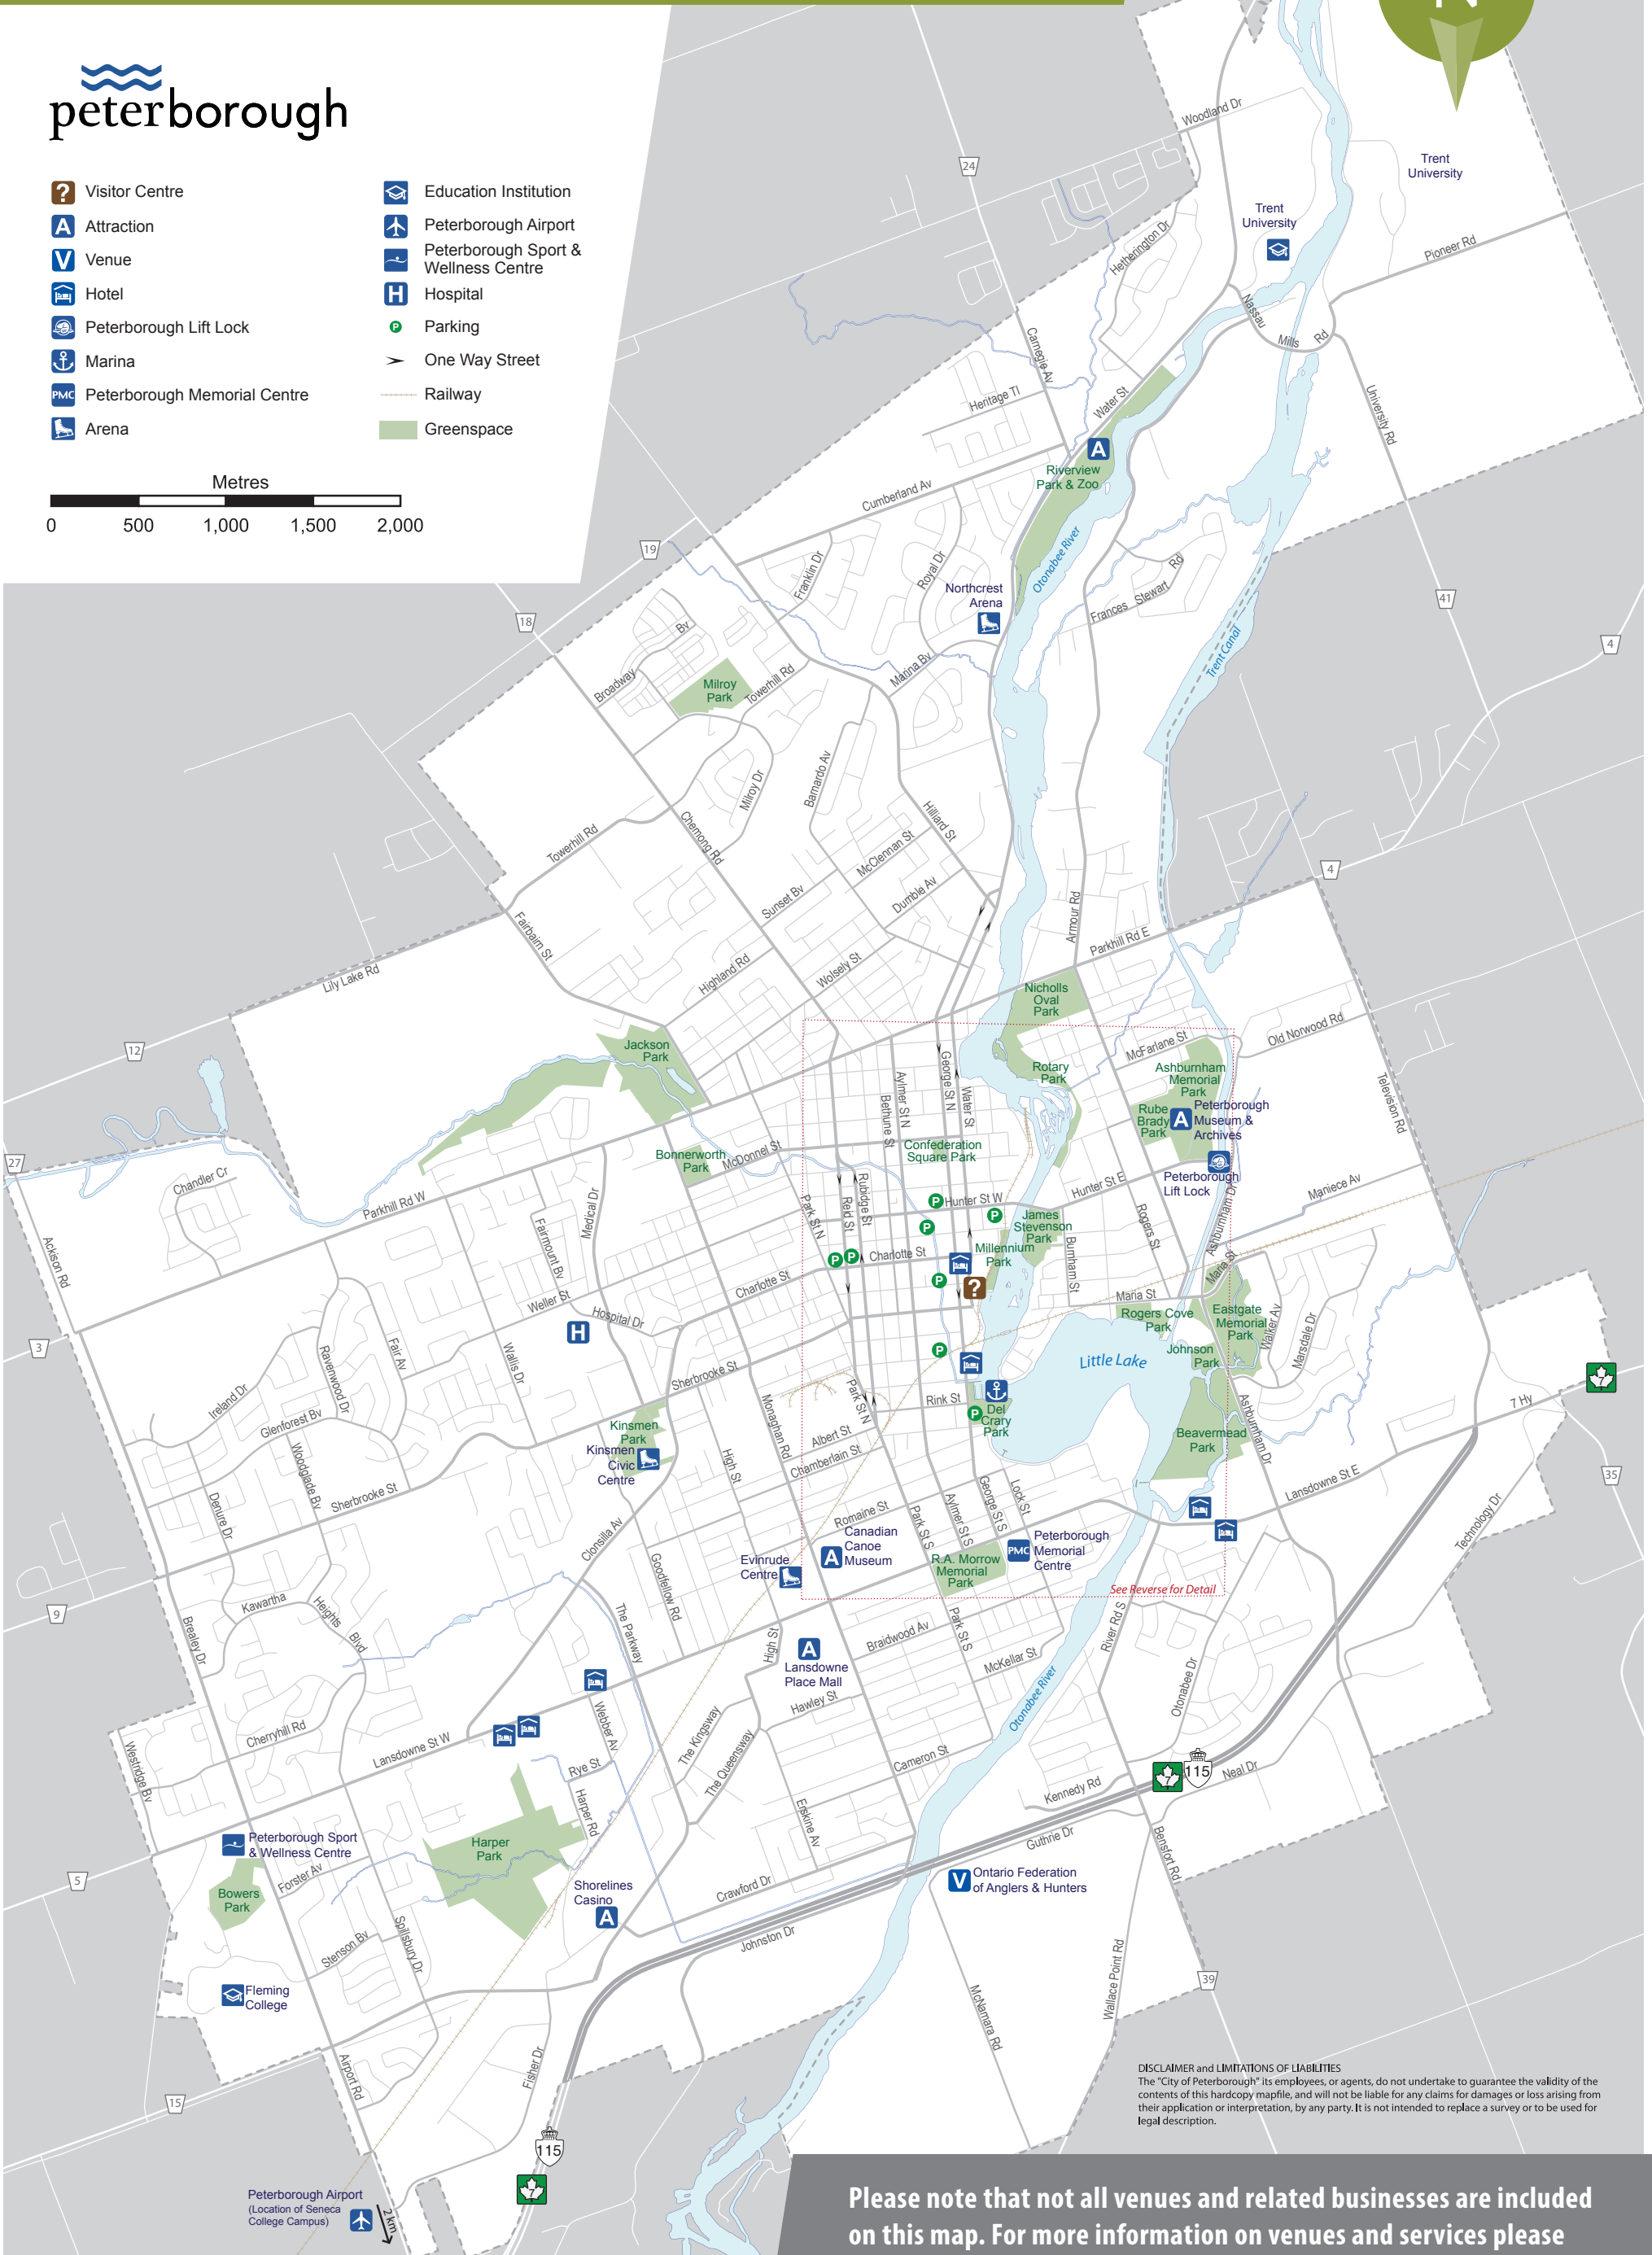

Peterborough
 &
 THE KAWARTHAS

Visitor Maps

City of Peterborough: Meetings, Conferences & Groups Map

peterborough

- | | |
|------------------------------|--------------------------------------|
| Visitor Centre | Education Institution |
| Attraction | Peterborough Airport |
| Venue | Peterborough Sport & Wellness Centre |
| Hotel | Hospital |
| Peterborough Lift Lock | Parking |
| Marina | One Way Street |
| Peterborough Memorial Centre | Railway |
| Arena | Greenspace |

DISCLAIMER and LIMITATIONS OF LIABILITIES
 The "City of Peterborough" its employees, or agents, do not undertake to guarantee the validity of the contents of this hardcopy mapfile, and will not be liable for any claims for damages or loss arising from their application or interpretation, by any party. It is not intended to replace a survey or to be used for legal description.

Please note that not all venues and related businesses are included on this map. For more information on venues and services please visit thekawarthas.ca/meetings

- | | | | |
|----------------|------------------------------|------------------------|------------|
| Visitor Centre | Library | Peterborough Lift Lock | Railway |
| Attraction | Marina | One Way Street | Greenspace |
| Venue | Bus Terminal | Parking | |
| Hotel | Peterborough Memorial Centre | Bike Lane | |
| Beach | City Hall | Major Trail | |